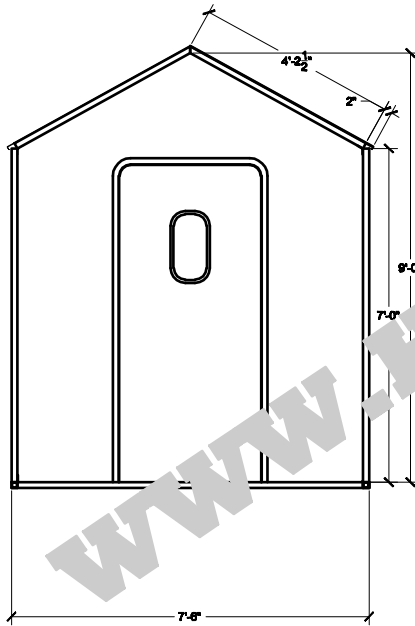

flat pack size

WWW.HAITIHOUSE.ORG

For IMMEDIATE ORDERING:
 CALL HaitiHouse.org Disaster Recovery Team
Matt Batson - 229-403-0362
Factory Direct - 229-226-0911
 Harbor Homes is located in South Georgia
 close to several East Coast USA Ports.
500 UNIT WEEKLY CAPACITY AVAILABLE.